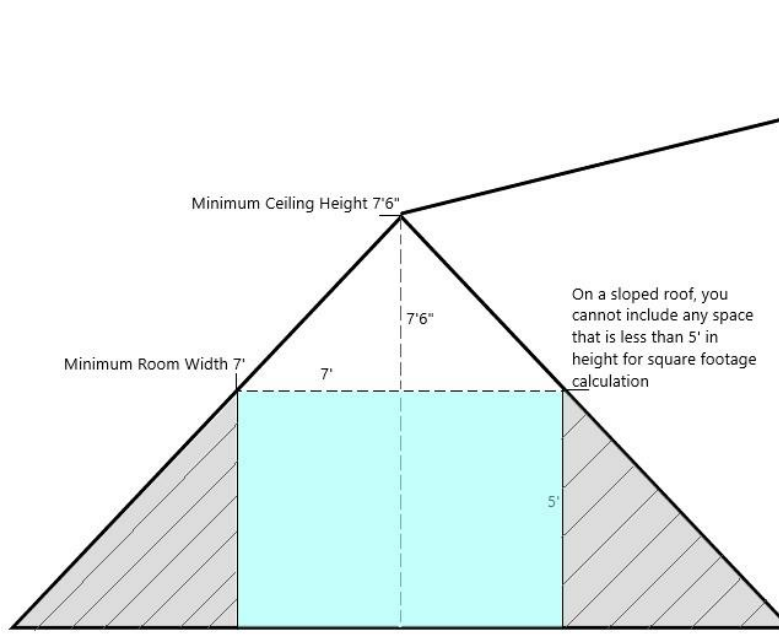

## Required Room Sizing

### BEDROOM SQUARE FOOTAGE REQUIREMENTS

Minimum square footage for a bedroom is 70 square feet

Minimum width for a bedroom is 7'

Minimum height for a bedroom is 7'6"

On a sloped roof, you cannot include any space that is less than 5' in height for square footage calculation